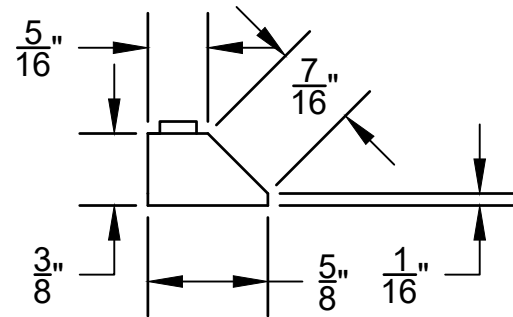

Detailed Drawings

Lego Day

By Trevor Marshall

Purdue Theatre

Scenic Designer:
Clare Hilton

Director:
Clare Hilton

Technical Director:
Clare Hilton

Fire Place