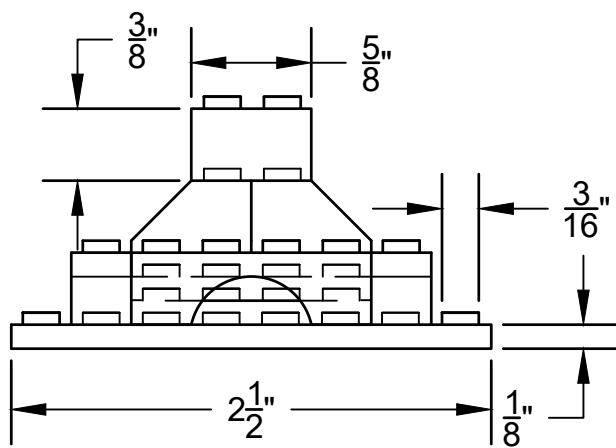

Detailed Drawings

Lego Day

By Trevor Marshall

Purdue Theatre

Scenic Designer:
Clare Hilton

Director:
Clare Hilton

Technical Director:
Clare Hilton

Fire Place