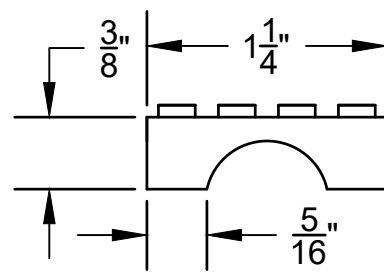

Detailed Drawings

Lego Day

By Trevor Marshall

Purdue Theatre

Scenic Designer:
Clare Hilton

Director:
Clare Hilton

Technical Director:
Clare Hilton

Fire Place