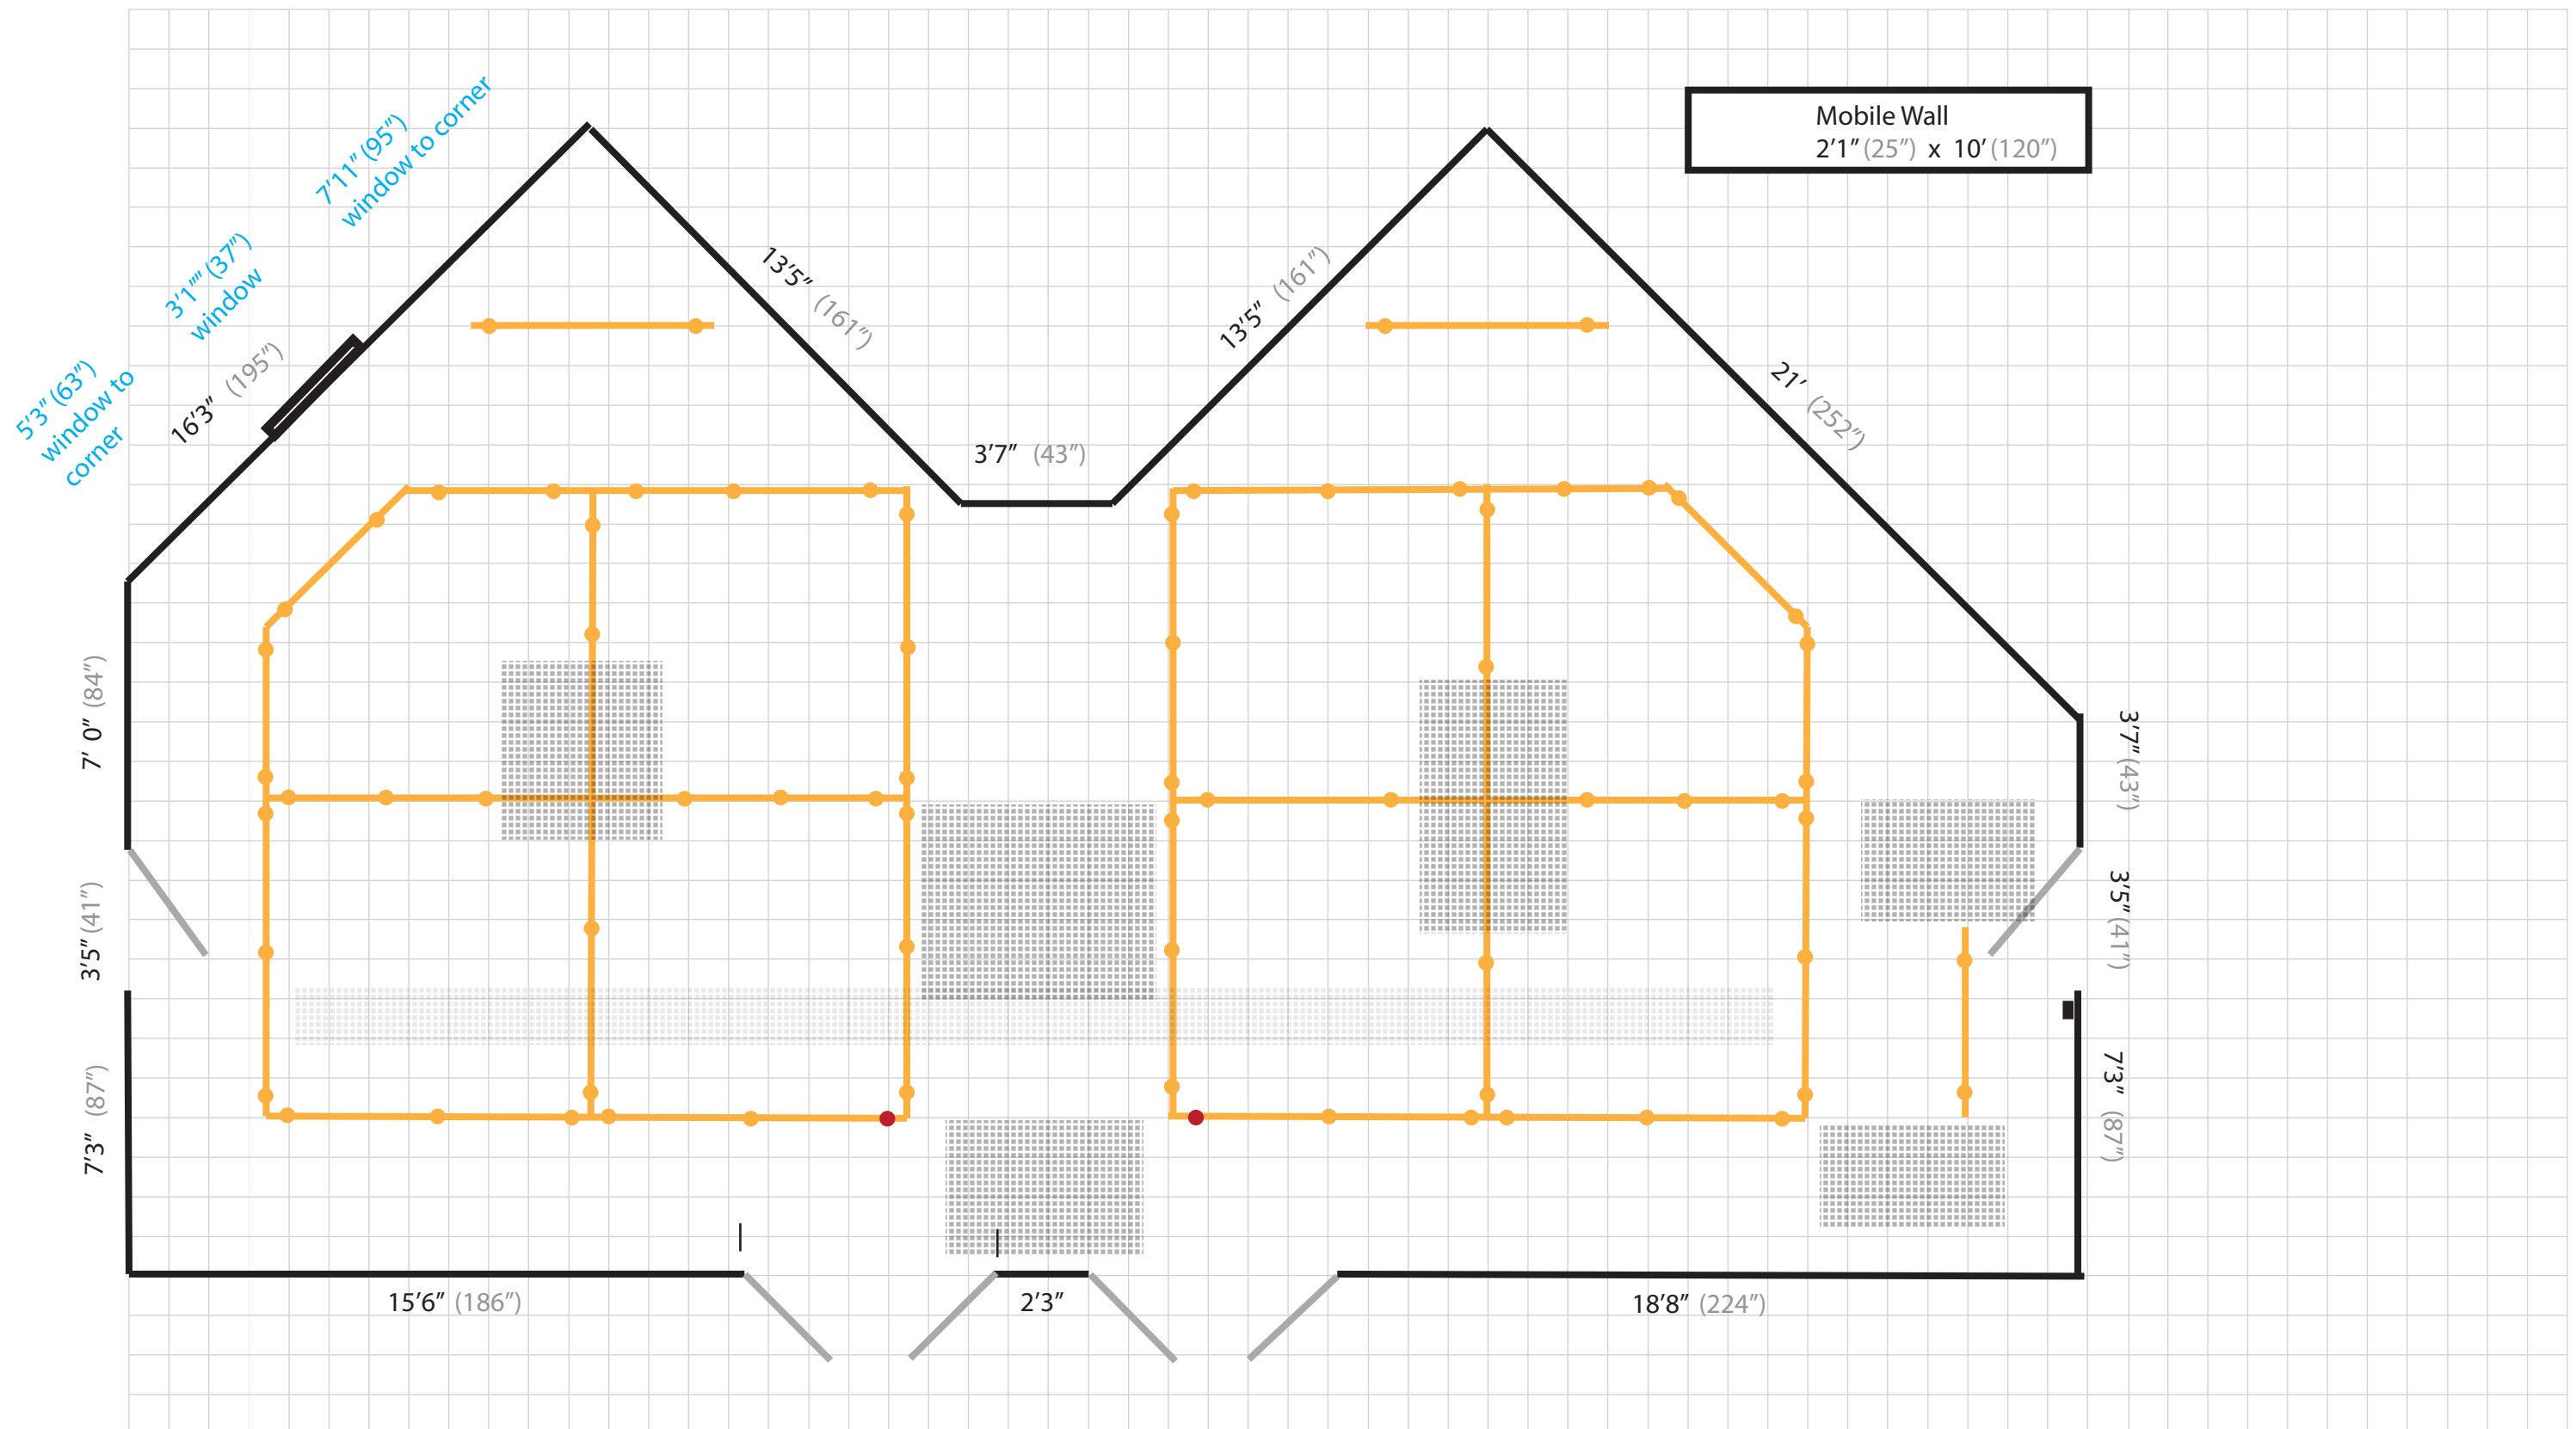

Walls

Doors

Track Lighting
8' square grids

Low hanging ceiling structures

Lighting grids are 8' square (approx.)
 Ceiling hangers are at irregular intervals
 purely dependent on ceiling interference.
 Track averages 9'9" from floor.

Actual door clearance
 about 5'6" (66") between doors and handles when doors are open.
 Door height is 80".