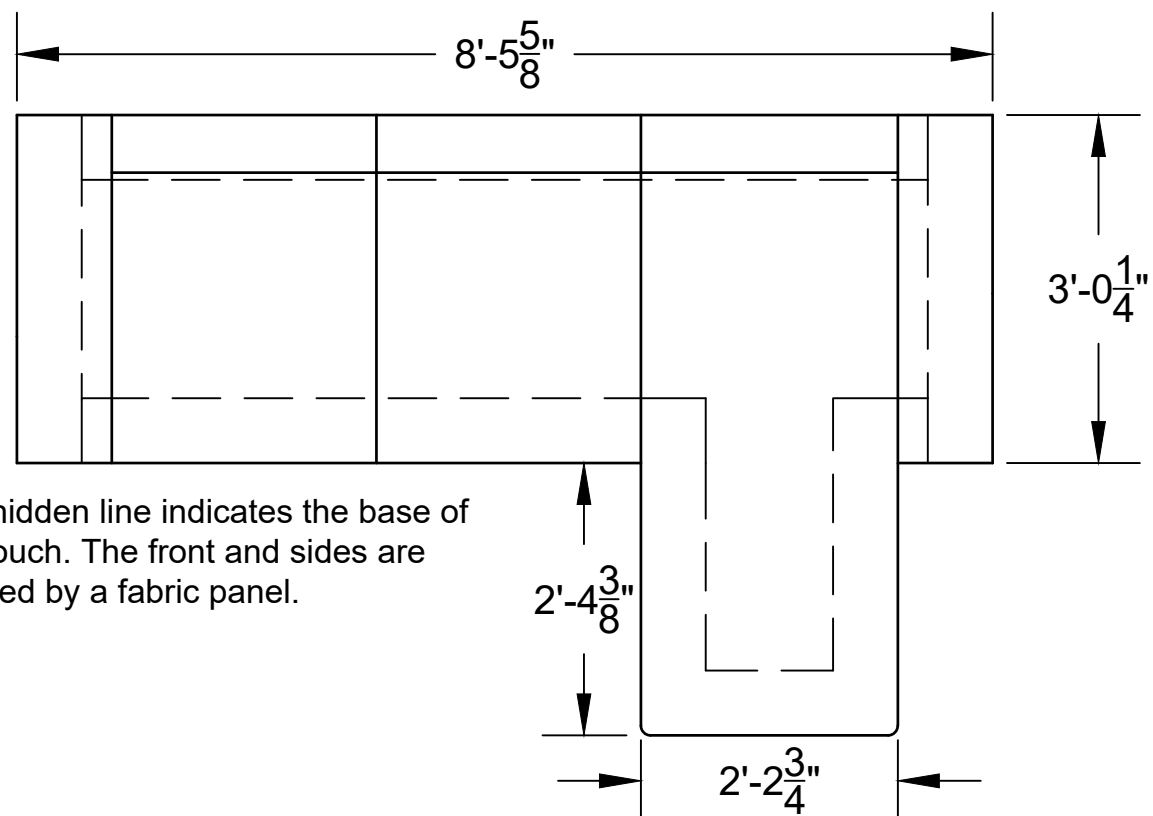

Top View

Scale: $\frac{1}{2}" = 1'-0"$

This hidden line indicates the base of the couch. The front and sides are covered by a fabric panel.

RADIUM GIRLS

D. W. GREGORY

PURDUE DEPT OF THEATRE

DIRECTOR:
TREVOR MARSHALL

SENIOR DESIGNER:
TREVOR MARSHALL

TECHNICAL DIRECTOR:
TREVOR MARSHALL

PROP COUCH

DRAFTED:
9/6/2022

Scale: $\frac{1}{2}$ " = 1'-0"

Side Section View

RADIUM GIRLS

D. W. GREGORY