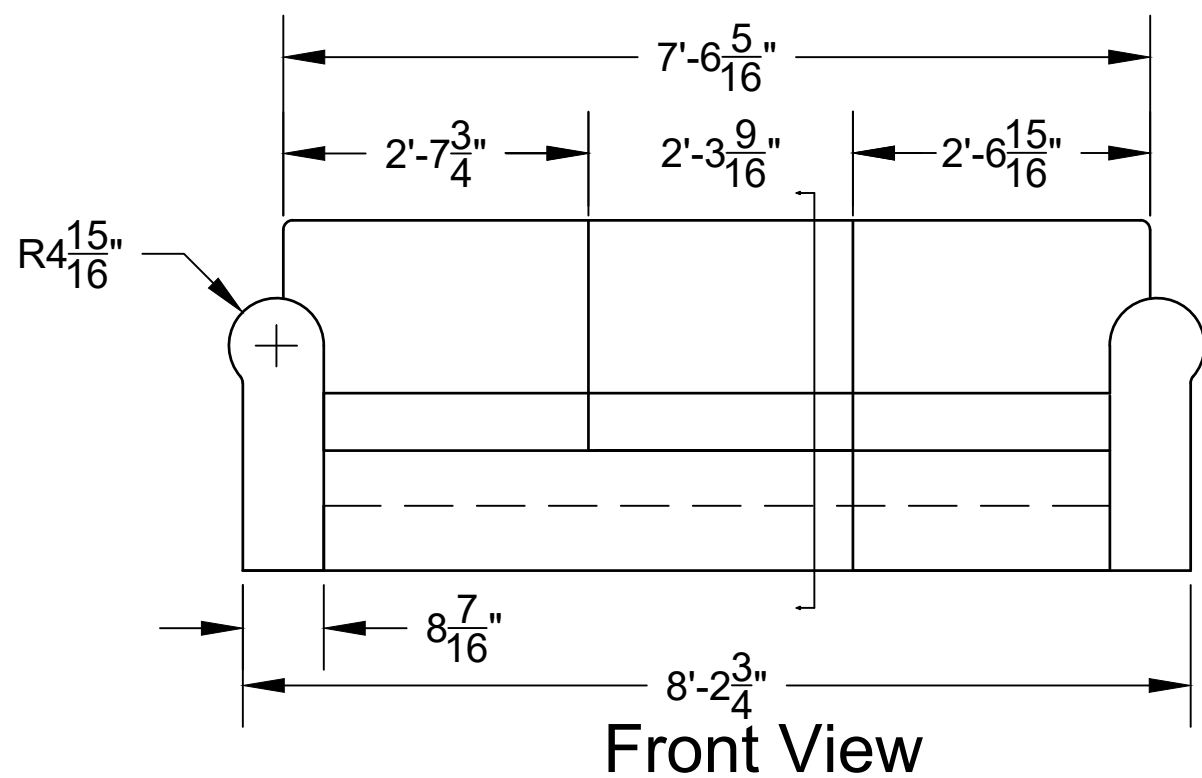

Top View

Scale: $\frac{1}{2}" = 1'-0"$

This hidden line indicates the base of the couch. The front and sides are covered by a fabric panel.

RADIUM GIRLS

D. W. GREGORY

PURDUE DEPT OF THEATRE

DIRECTOR:
TREVOR MARSHALL

SENIOR DESIGNER:
TREVOR MARSHALL

TECHNICAL DIRECTOR:
TREVOR MARSHALL

PROP COUCH

DRAFTED:
9/6/2022

Scale: $\frac{1}{2}$ " = 1'-0"

Side Section View

RADIUM GIRLS

D. W. GREGORY