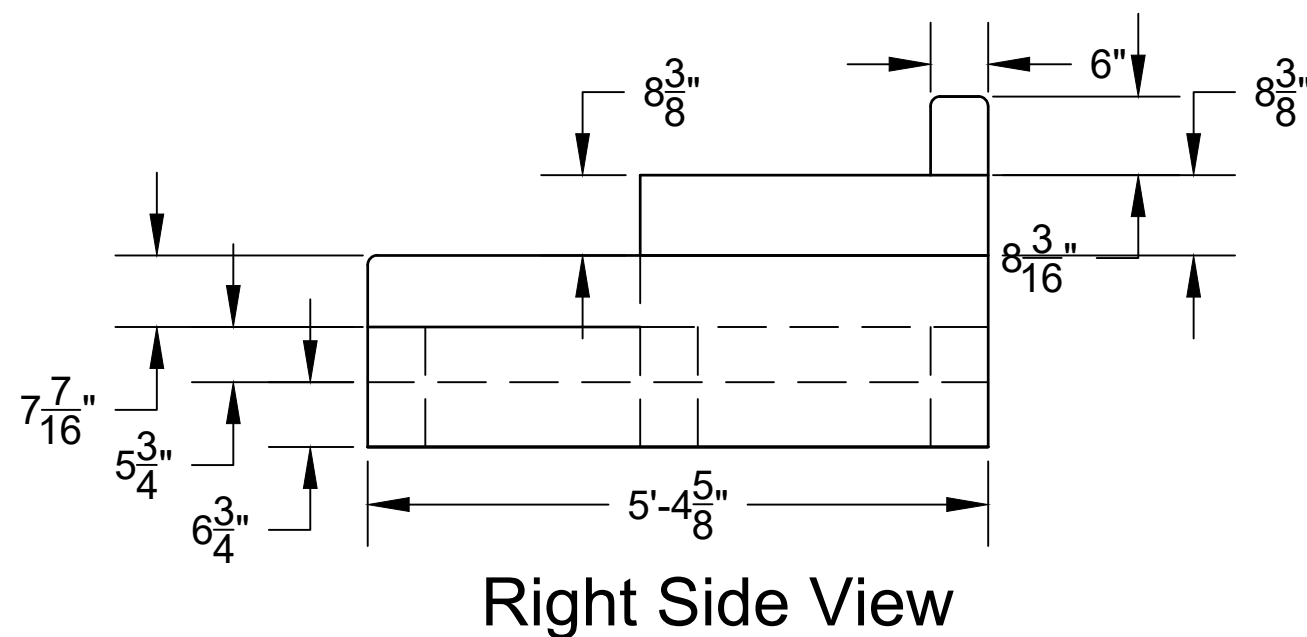

Top View

Scale: $\frac{1}{2}" = 1'-0"$

This hidden line indicates the base of the couch. The front and sides are covered by a fabric panel.

RADIUM GIRLS

D. W. GREGORY

PURDUE DEPT OF THEATRE

DIRECTOR:
TREVOR MARSHALL

SENIOR DESIGNER:
TREVOR MARSHALL

TECHNICAL DIRECTOR:
TREVOR MARSHALL

PROP COUCH

DRAFTED:
9/6/2022

Scale: $\frac{1}{2}$ " = 1'-0"

Side Section View

RADIUM GIRLS

D. W. GREGORY